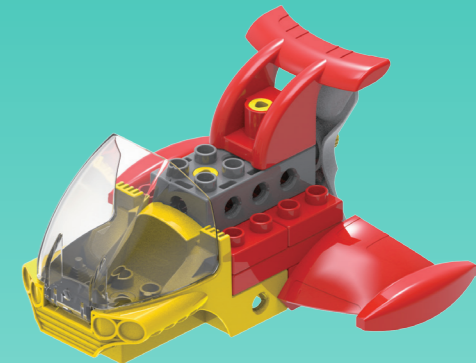

makerzoid

**MECHANICAL
ENGINEERING TEAM**

makerzoid

BIG BLOCK SERIES

**MECHANICAL
ENGINEERING TEAM**

CATALOG

 Truck ----- 001	 Trailer ----- 017	 Space Hulk ----- 033	 Street Roller ----- 049	 Crane ----- 065
 Forklift Truck ----- 003	 Air-cushion Craft ----- 019	 Exploration Submarine ----- 035	 Aerial Ladder Truck ----- 051	 Crane(with window) ----- 067
 Street Roller-2 ----- 005	 Seaplane ----- 021	 Deep Sea Exploration Submarine ----- 037	 Long Arm Crane ----- 053	 Pile Driver ----- 069
 Motorboat ----- 007	 Airplane ----- 023	 Mobile Combat Vehicle ----- 039	 Crawler Excavator ----- 055	 Large Crane ----- 071
 Helicopter ----- 009	 Airship ----- 025	 Forklift ----- 041	 Rubber Tire Carrier Excavator ----- 057	 Machine Dragon ----- 073
 Armor Robot ----- 011	 Airliner ----- 027	 Multipurpose Truck ----- 043	 Attack Chariot ----- 059	 Windmill ----- 075
 Collecting Robot ----- 013	 Spaceship ----- 029	 Double Chariot ----- 045	 AFV ----- 061	 Microscope ----- 077
 Marauder ----- 015	 Armed Boat ----- 031	 Missile Chariot ----- 047	 Robot ----- 063	 Telescope ----- 079

Screwable Building Blocks

When you turn the hole lock with the screwdriver provided, it will make a "click" rotating sound, which is vivid and interesting.

Truck

01

02

03

05

04

06

Forklift Truck

01

02

03

04

05

06

Street Roller-2

Motorboat

Helicopter

Armor Robot

01

02

03

05