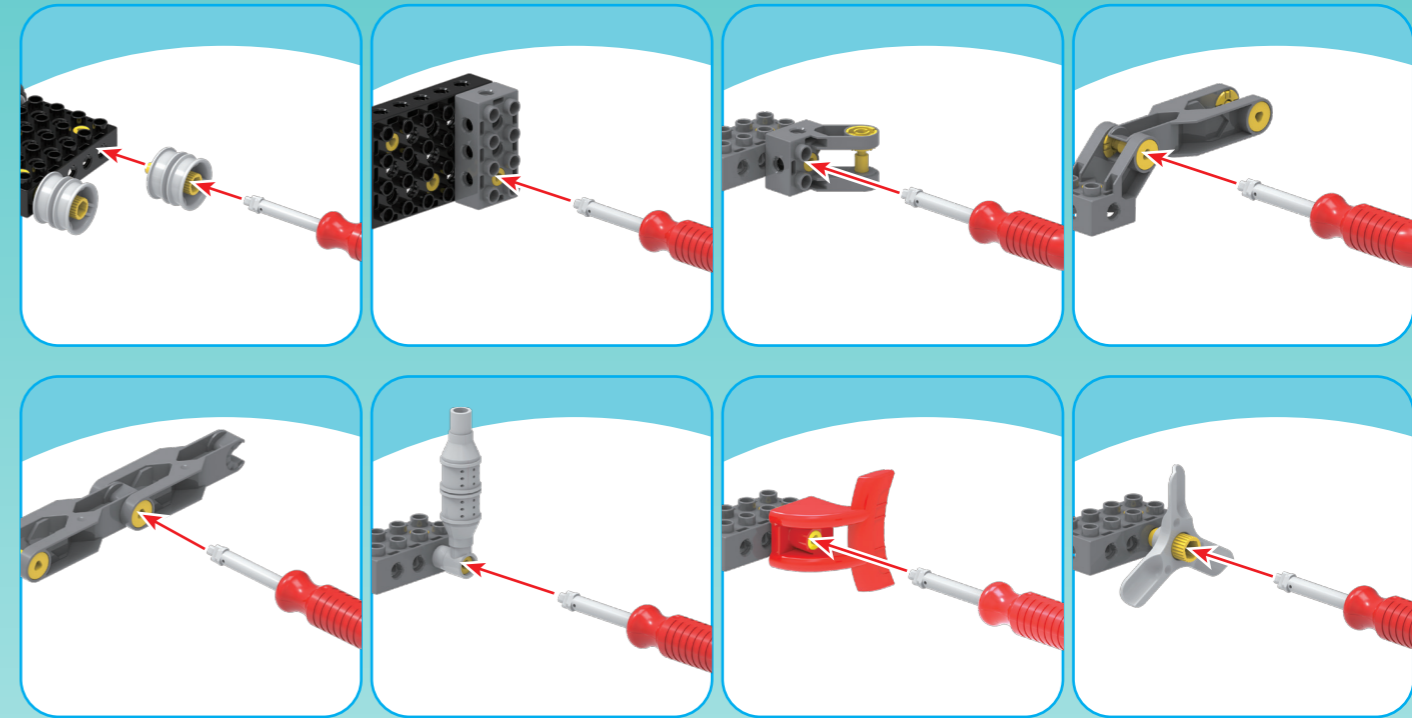

makerzoid

**MECHANICAL
ENGINEERING TEAM**

makerzoid

BIG BLOCK SERIES

**MECHANICAL
ENGINEERING TEAM**

CATALOG

 Truck ----- 001	 Trailer ----- 017	 Space Hulk ----- 033	 Street Roller ----- 049	 Crane ----- 065
 Forklift Truck ----- 003	 Air-cushion Craft ----- 019	 Exploration Submarine ----- 035	 Aerial Ladder Truck ----- 051	 Crane(with window) ----- 067
 Street Roller-2 ----- 005	 Seaplane ----- 021	 Deep Sea Exploration Submarine ----- 037	 Long Arm Crane ----- 053	 Pile Driver ----- 069
 Motorboat ----- 007	 Airplane ----- 023	 Mobile Combat Vehicle ----- 039	 Crawler Excavator ----- 055	 Large Crane ----- 071
 Helicopter ----- 009	 Airship ----- 025	 Forklift ----- 041	 Rubber Tire Carrier Excavator ----- 057	 Machine Dragon ----- 073
 Armor Robot ----- 011	 Airliner ----- 027	 Multipurpose Truck ----- 043	 Attack Chariot ----- 059	 Windmill ----- 075
 Collecting Robot ----- 013	 Spaceship ----- 029	 Double Chariot ----- 045	 AFV ----- 061	 Microscope ----- 077
 Marauder ----- 015	 Armed Boat ----- 031	 Missile Chariot ----- 047	 Robot ----- 063	 Telescope ----- 079

Screwable Building Blocks

When you turn the hole lock with the screwdriver provided, it will make a "click" rotating sound, which is vivid and interesting.

Truck

01

02

03

05

04