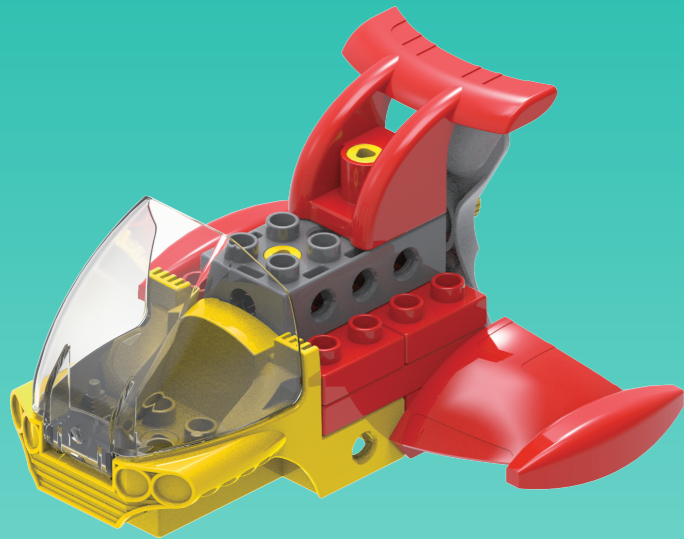

makerzoid

**MECHANICAL
ENGINEERING TEAM**

makerzoid

BIG BLOCK SERIES

**MECHANICAL
ENGINEERING TEAM**

CATALOG

 Truck ----- 001	 Trailer ----- 017	 Space Hulk ----- 033	 Street Roller ----- 049	 Crane ----- 065
 Forklift Truck ----- 003	 Air-cushion Craft ----- 019	 Exploration Submarine ----- 035	 Aerial Ladder Truck ----- 051	 Crane(with window) ----- 067
 Street Roller-2 ----- 005	 Seaplane ----- 021	 Deep Sea Exploration Submarine ----- 037	 Long Arm Crane ----- 053	 Pile Driver ----- 069
 Motorboat ----- 007	 Airplane ----- 023	 Mobile Combat Vehicle ----- 039	 Crawler Excavator ----- 055	 Large Crane ----- 071
 Helicopter ----- 009	 Airship ----- 025	 Forklift ----- 041	 Rubber Tire Carrier Excavator ----- 057	 Machine Dragon ----- 073
 Armor Robot ----- 011	 Airliner ----- 027	 Multipurpose Truck ----- 043	 Attack Chariot ----- 059	 Windmill ----- 075
 Collecting Robot ----- 013	 Spaceship ----- 029	 Double Chariot ----- 045	 AFV ----- 061	 Microscope ----- 077
 Marauder ----- 015	 Armed Boat ----- 031	 Missile Chariot ----- 047	 Robot ----- 063	 Telescope ----- 079

Screwable Building Blocks

When you turn the hole lock with the screwdriver provided, it will make a "click" rotating sound, which is vivid and interesting.

Truck

01

02

03

05

04

06

Forklift Truck

01

02

03

04

05

06

Street Roller-2

Motorboat

Helicopter

Armor Robot

01

02

03

05